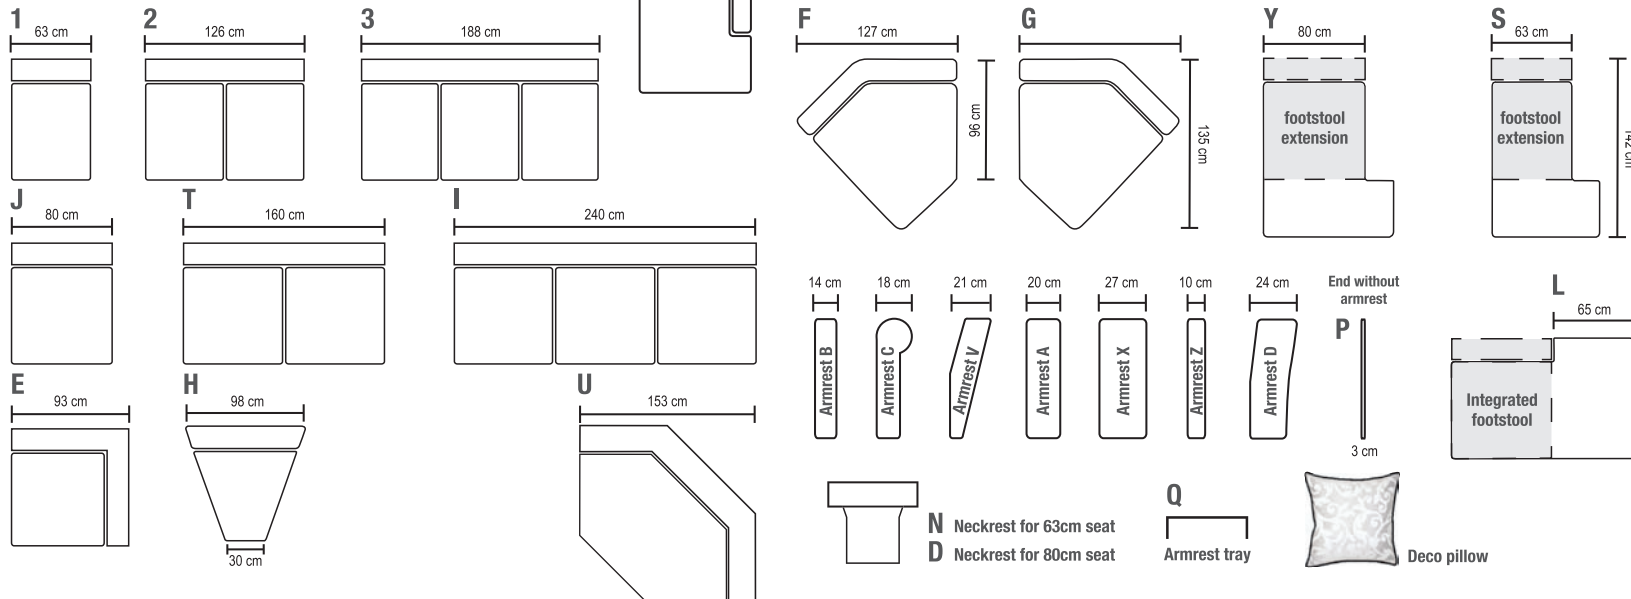

M Bed mechanism
(to 3, T or 2 modules)

K Cover for armrest

All measurements are approximate.

bellus®

Bellus Furniture OÜ

Rakvere mnt 23a, 45301 Haljala, Estonia tel +372 32 32130, fax +372 32 32140 www.bellus.com

Eesti tulevikku heaks