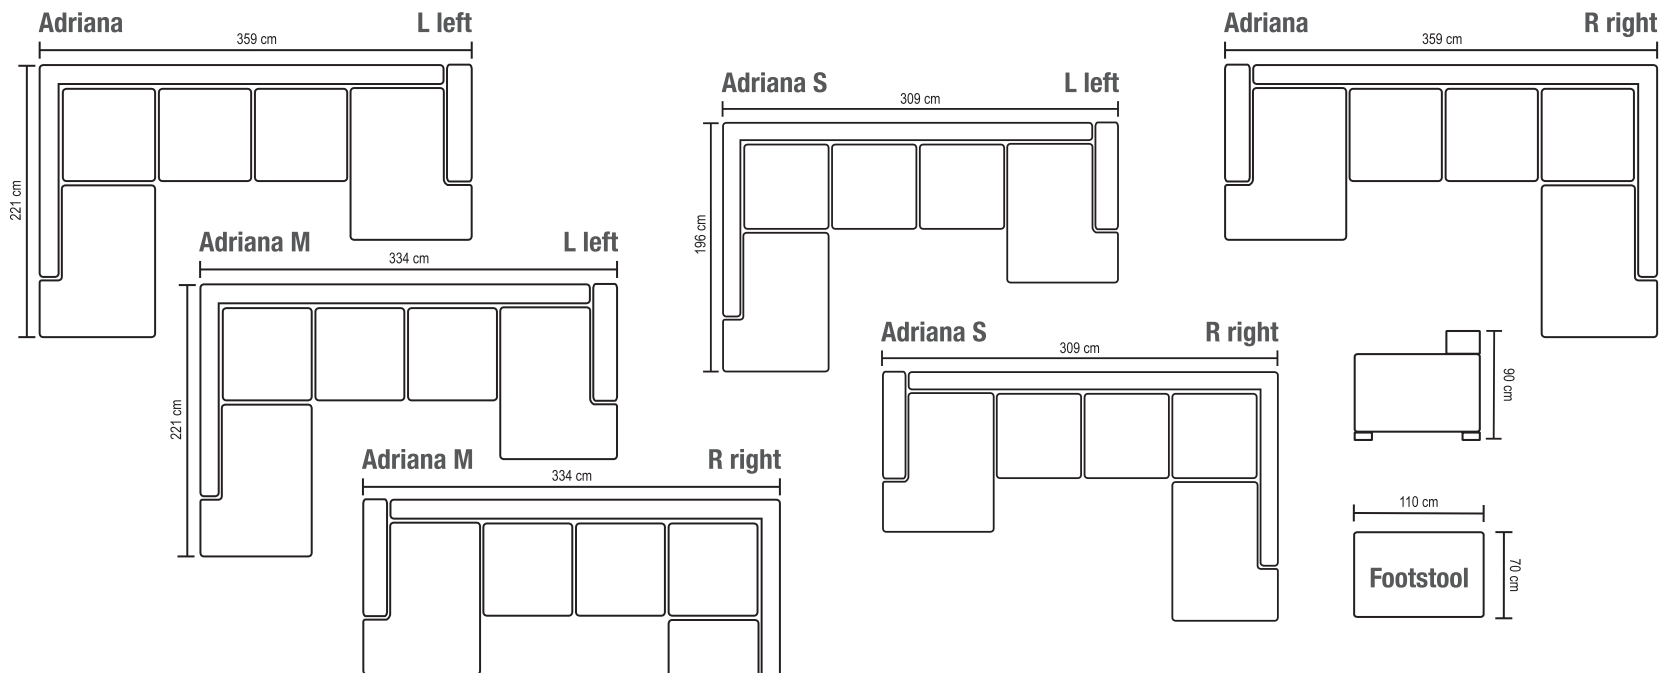

Regular pieces

Choose a model from best sellers

Adriana

Combinations

Modify a unique sofa from these parts