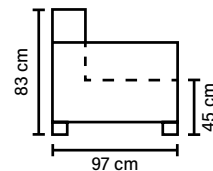

DESIGNED BY HEIKKI TOROPAINEN

sofa bed **ALBA**

Compact yet elegant and comfortable sofa bed.

Elegantly
compact

COMBINATIONS

Choose from available sofa models.
Measured with standard armrest D.

Available in fabrics & leathers
All measurements are approximate