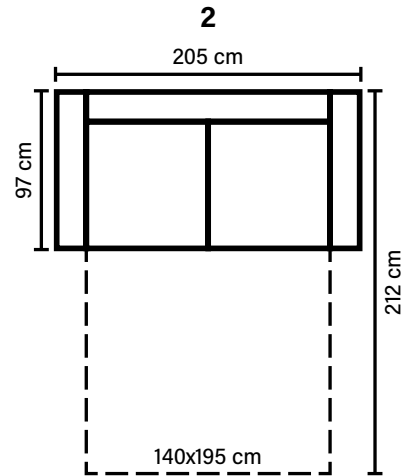

DESIGNED BY HEIKKI TOROPAINEN

sofa bed **ALBA**

Compact yet elegant and comfortable sofa bed.

Elegantly
compact

COMBINATIONS

Choose from available sofa models.
Measured with standard armrest D.

Available in fabrics & leathers
All measurements are approximate

SEAT

HR foam 35 kg covered with 200 g fiber

BACK

Foam 25 kg covered with 200 g fiber

Loose seat cushions, fixed with Velcro to allow mechanism movement,
loose back cushions

DECO PILLOWS

Not included in this sofa model
Additional pillows can be ordered separately