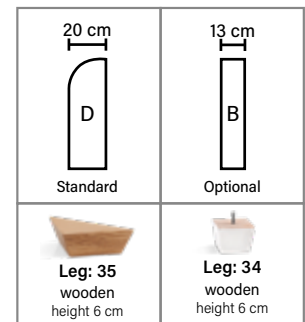

ARMREST

Foam 25-30 kg

FRAME

Plywood + wood

MATTRESS

Standard: Bonnell
Optional: Pocket or Memory

ARMREST AND LEG OPTIONS

Wooden leg colors