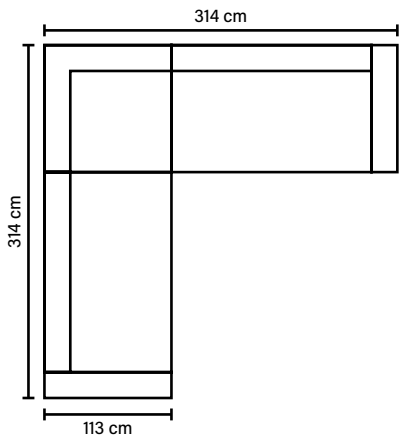

keep
your sofa
looking great

bellus®

Cloud-system®

Spring breakage guarantee

SEAT

Cloud System:
Pocket springs + HR Foam 35 kg covered with memory foam and 200 g fiber

BACK

Siliconized polyester fiber

ARMREST

Foam 25-30 kg

FRAME

Plywood + wood
No-Sag springs

LEGS

No leg choices available for this sofa

COMBINATIONS

Choose from available sofa models.
All measurements are approximate.

MODULES

Combine different modules into the desired shape and size.
(All measurements are approximate)

3C3