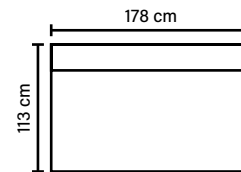

keep
your sofa
looking great

bellus®

Cloud-system®

Spring breakage guarantee

SEAT

Cloud System:
Pocket springs + HR Foam 35 kg covered with memory foam and 200 g fiber

BACK

Siliconized polyester fiber

ARMREST

Foam 25-30 kg

FRAME

Plywood + wood
No-Sag springs

LEGS

No leg choices available for this sofa

COMBINATIONS

Choose from available sofa models.
All measurements are approximate.

MODULES

Combine different modules into the desired shape and size.
(All measurements are approximate)

MOD 3