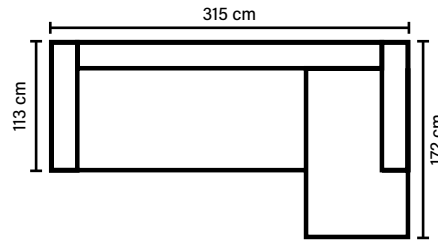

SEAT

Cloud System:
Pocket springs + HR Foam 35 kg covered with memory foam and 200 g fiber

BACK

Siliconized polyester fiber

ARMREST

Foam 25-30 kg

FRAME

Plywood + wood
No-Sag springs

LEGS

No leg choices available for this sofa

COMBINATIONS

Choose from available sofa models.
All measurements are approximate.

3 DIV (Left/Right)

MODULES

Combine different modules into the desired shape and size.
(All measurements are approximate)