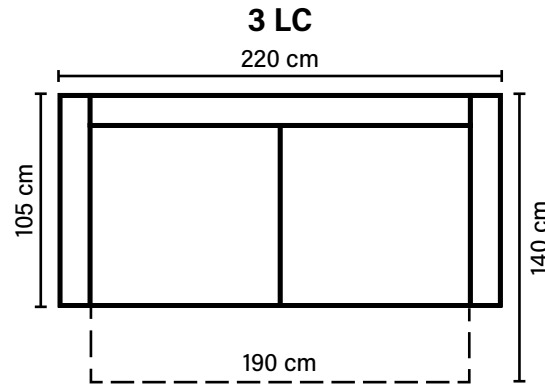

www.bellus.com

SEAT

Foam 35 kg covered with 200 g fiber

BACK

Foam 35 kg covered with 200 g fiber

Fixed seat cushions, loose back cushions

DECO PILLOWS

1 deco pillow per armrest size 40x40 cm

ARMREST

Foam 25 kg + 200 g fiber

FRAME

Plywood + wood + foam 25 kg

No-Sag springs

LEG OPTIONS

Standard leg: 34
wooden
height 6 cm

Optional leg: 31
wooden or metal
height 5 cm

Available in fabrics & leathers
All measurements are approximate

Wooden leg colors

Metal leg colors

BLACK

DARK
BROWN

WALNUT

OAK

BEECH

WHITE

STAINLESS
STEEL