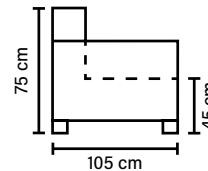

www.bellus.com

SEAT

Foam 35 kg covered with 200 g fiber

BACK

Foam 35 kg covered with 200 g fiber

Fixed seat cushions, loose back cushions

DECO PILLOWS

1 deco pillow per armrest size 40x40 cm

ARMREST

Foam 25 kg + 200 g fiber

FRAME

Plywood + wood + foam 25 kg

No-Sag springs