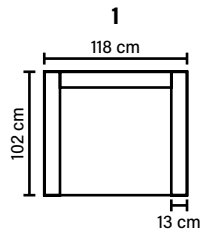

## LEG OPTIONS

Standard leg: 54  
wooden  
height 3 cm

Optional leg: 32  
wooden or metal  
height 5 cm

## COMBINATIONS

Choose from available sofa models.  
All measurements are approximate.