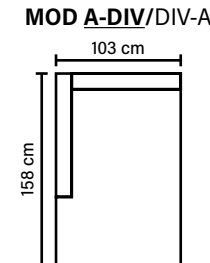

MODULES

Combine different modules into the desired shape and size.
(All measurements are approximate)