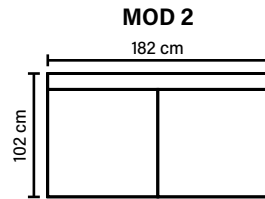

MODULES

Combine different modules into the desired shape and size.
(All measurements are approximate)