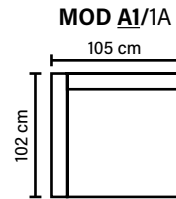

MODULES

Combine different modules into the desired shape and size.
(All measurements are approximate)