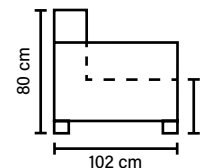

MODULES

Combine different modules into the desired shape and size.
(All measurements are approximate)