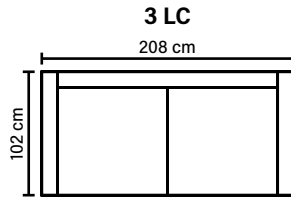

## LEG OPTIONS

Standard leg: 54  
wooden  
height 3 cm

Optional leg: 32  
wooden or metal  
height 5 cm

## COMBINATIONS

Choose from available sofa models.  
All measurements are approximate.