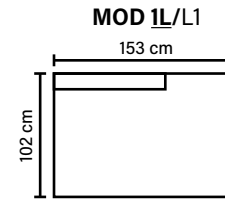

MODULES

Combine different modules into the desired shape and size.
(All measurements are approximate)