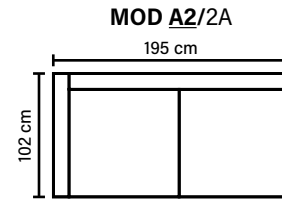

MODULES

Combine different modules into the desired shape and size.
(All measurements are approximate)