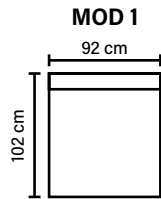

MODULES

Combine different modules into the desired shape and size.
(All measurements are approximate)