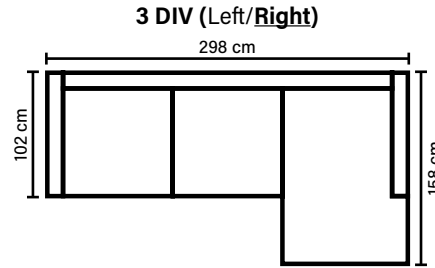

## LEG OPTIONS

Standard leg: 54  
wooden  
height 3 cm

Optional leg: 32  
wooden or metal  
height 5 cm

## COMBINATIONS

Choose from available sofa models.  
All measurements are approximate.