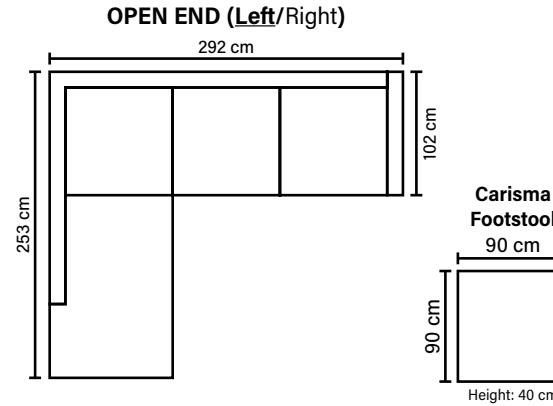

## LEG OPTIONS

Standard leg: 54  
wooden  
height 3 cm

Optional leg: 32  
wooden or metal  
height 5 cm

## COMBINATIONS

Choose from available sofa models.  
All measurements are approximate.