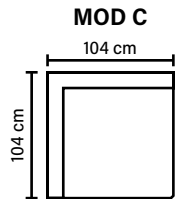

MODULES

Combine different modules into the desired shape and size.
(All measurements are approximate)