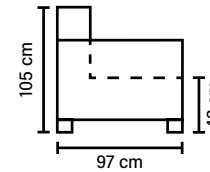

COMBINATIONS

Choose from available sofa models.