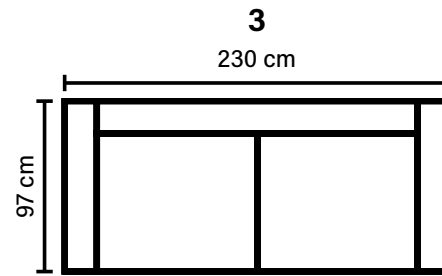

SEAT
HR Foam 35 kg + ERX foam 40 kg covered with 300 g fiber

BACK
Foam 25 kg covered with 300-1200 g fiber
Fixed seat cushions, fixed back cushions

DECO PILLOWS
Not included in this sofa model
Additional pillows can be ordered separately

ARMREST
Foam 25-30 kg

FRAME
Plywood + wood + foam 25 kg

LEG OPTIONS

Standard leg: 115
metal
height 15 cm

Optional leg: 15
metal
height 17 cm

Optional leg: 51
wooden
height 12 cm

Available in fabrics & leathers
All measurements are approximate