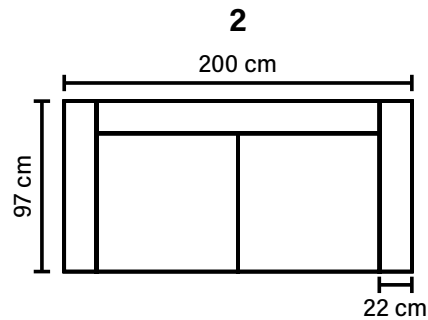

SEAT
HR Foam 35 kg + ERX foam 40 kg covered with 300 g fiber

BACK
Foam 25 kg covered with 300-1200 g fiber
Fixed seat cushions, fixed back cushions

DECO PILLOWS
Not included in this sofa model
Additional pillows can be ordered separately

ARMREST
Foam 25-30 kg

FRAME
Plywood + wood + foam 25 kg

LEG OPTIONS

Standard leg: 115
metal
height 15 cm

Optional leg: 15
metal
height 17 cm

Optional leg: 51
wooden
height 12 cm

Available in fabrics & leathers
All measurements are approximate