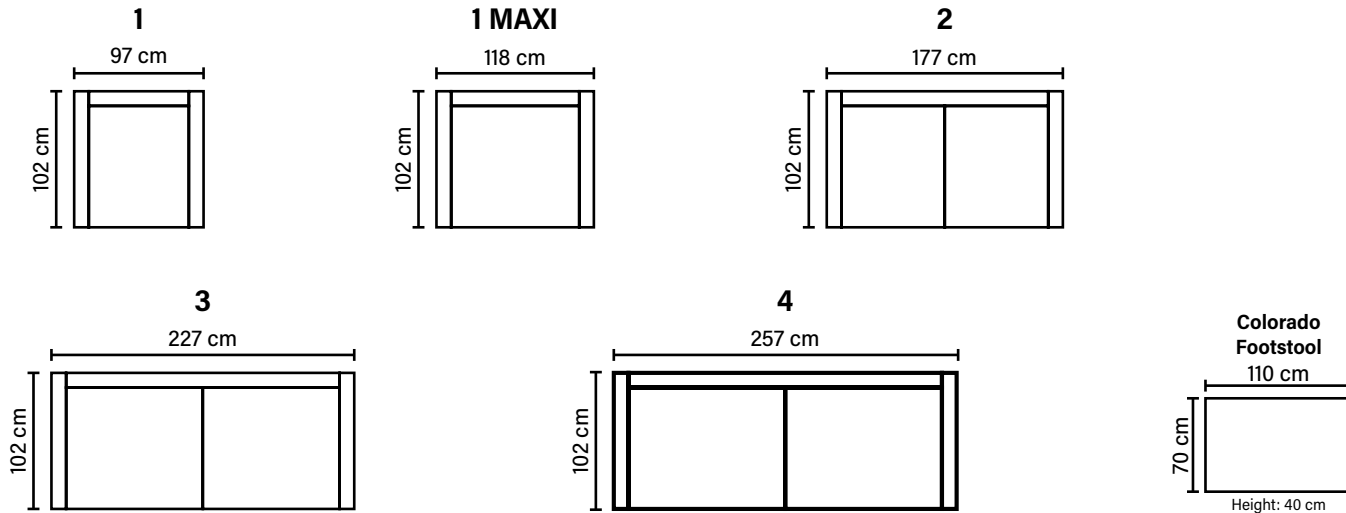

DESIGNED BY HEIKKI TOROPAINEN

sofa **COLORADO**

Elegant and slim-framed sofa

Timelessly
peaceful

SEAT

Core foam HR 35 kg
On top separate bag with channels,
on top feather mixed with shredded foam

BACK

Feather mixed with shredded foam
in separate bag that is in 3-channels

Loose seat cushions and loose back cushions

COMBINATIONS

DECO PILLOWS

1 tube pillow per armrest

ARMREST

Foam 25-30kg

FRAME

Plywood + wood
No-Sag springs