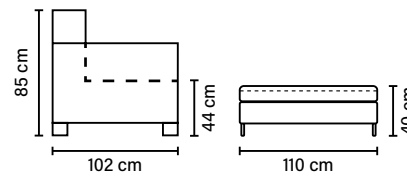

Timelessly
peaceful

SEAT

Core foam HR 35 kg
On top separate bag with channels,
on top feather mixed with shredded foam

BACK

Feather mixed with shredded foam
in separate bag that is in 3-channels

Loose seat cushions and loose back cushions

COMBINATIONS

DECO PILLOWS

1 tube pillow per armrest

ARMREST

Foam 25-30kg

FRAME

Plywood + wood
No-Sag springs