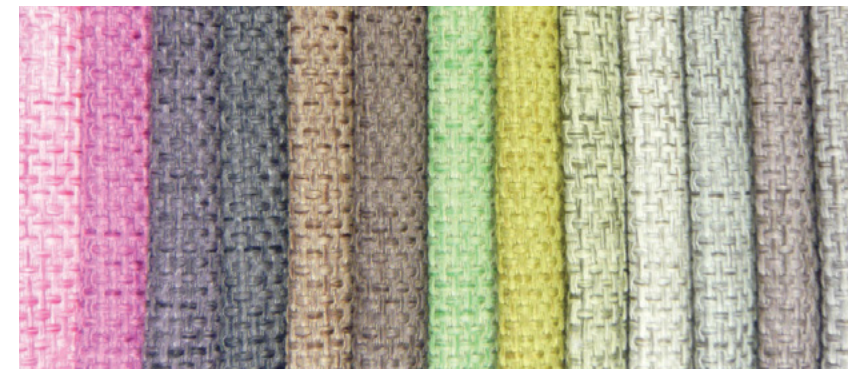

Top mattress is an essential part of the bed

There is something for every taste in our quality top mattress range – for those who are looking for softness and adjustability and for those who prefer breathability and hygienic qualities. Most of the covers can be easily removed and are washable.

Colour and appearance

Choose upholstery for the frame from over 200 different fabrics, your only limit is imagination.

Quality craftsmanship

Our hand made frames are made of high-quality solid wood. The super high quality pocket springs are also made by Bellus.

Legs and plinths

Complete your set with perfect legs or plinths. You can choose from wide range of legs, plinths and color options.