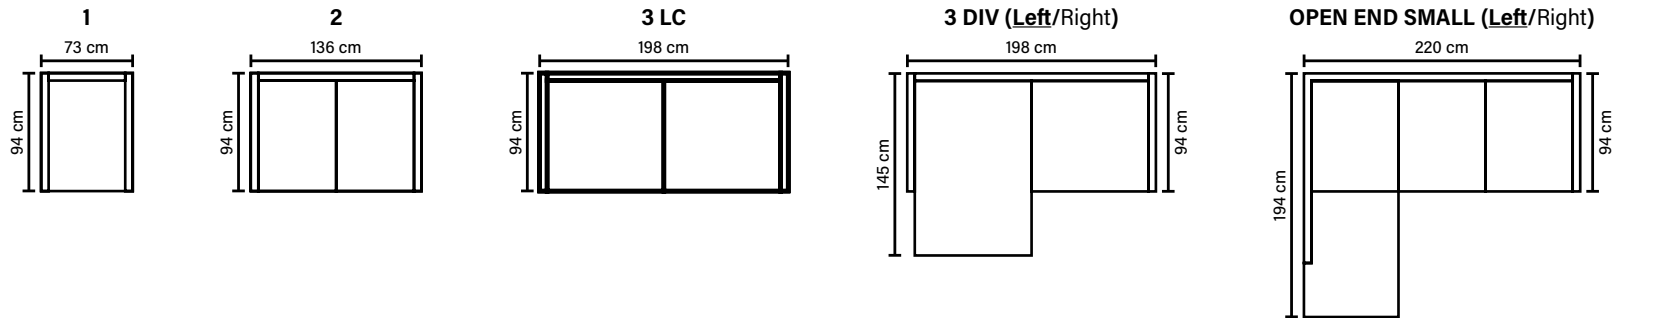

Eye-pleasing  
comfort

**SEAT**

HR foam 35 kg + mix of feathers and shredded foam

**BACK**

Mix of feathers and shredded foam  
Loose seat cushions and loose back cushions

**DECO PILLOWS**

1 deco pillow per armrest or corner  
size 40x40 cm

Choose from available sofa models.  
(All measurements are approximate)

**Standard leg: 14**  
wooden  
height 16 cm

**Optional leg: 15**  
metal  
height 17 cm

Available in fabrics  
[www.bellus.com](http://www.bellus.com)