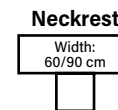

Eye-pleasing  
comfort

**SEAT**

HR foam 35 kg + mix of feathers and shredded foam

**BACK**

Mix of feathers and shredded foam  
Loose seat cushions and loose back cushions

**DECO PILLOWS**

1 deco pillow per armrest or corner  
size 40x40 cm

**ARMREST**

Foam 25 kg

**FRAME**

Plywood + wood  
No-Sag springs

**NECKREST**

Mix of feathers and shredded foam

**LEG OPTIONS**

**COMBINATIONS**

Choose from available sofa models.  
(All measurements are approximate)

**Standard leg: 14**  
wooden  
height 16 cm

**Optional leg: 15**  
metal  
height 17 cm

Available in fabrics  
[www.bellus.com](http://www.bellus.com)