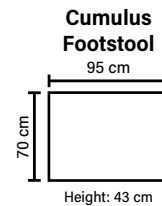

Eye-pleasing  
comfort

**SEAT**

HR foam 35 kg + mix of feathers and shredded foam

**BACK**

Mix of feathers and shredded foam  
Loose seat cushions and loose back cushions

**DECO PILLOWS**

1 deco pillow per armrest or corner  
size 40x40 cm

**ARMREST**

Foam 25 kg

**FRAME**

Plywood + wood  
No-Sag springs

**NECKREST**

Mix of feathers and shredded foam

**LEG OPTIONS**

**COMBINATIONS**

Choose from available sofa models.  
(All measurements are approximate)

**Standard leg: 14**  
wooden  
height 16 cm

**Optional leg: 15**  
metal  
height 17 cm

Available in fabrics  
[www.bellus.com](http://www.bellus.com)