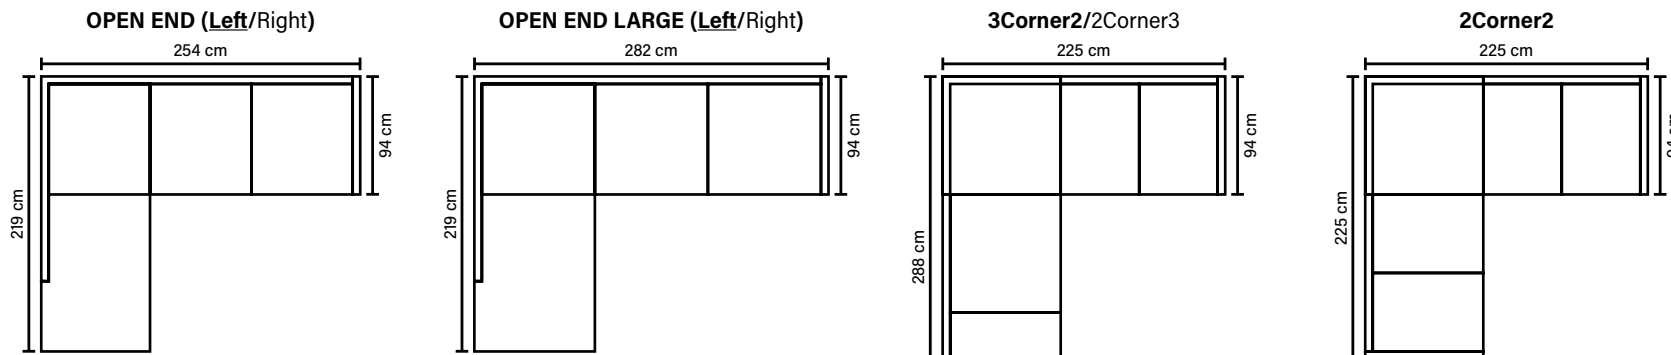

Eye-pleasing  
comfort

**SEAT**

HR foam 35 kg + mix of feathers and shredded foam

**BACK**

Mix of feathers and shredded foam  
Loose seat cushions and loose back cushions

**DECO PILLOWS**

1 deco pillow per armrest or corner  
size 40x40 cm

Choose from available sofa models.  
(All measurements are approximate)

**Standard leg: 14**  
wooden  
height 16 cm

**Optional leg: 15**  
metal  
height 17 cm

Available in fabrics  
[www.bellus.com](http://www.bellus.com)