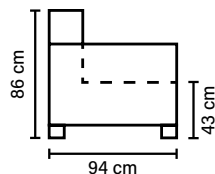

Eye-pleasing  
comfort

**SEAT**

HR foam 35 kg + mix of feathers and shredded foam

**BACK**

Mix of feathers and shredded foam  
Loose seat cushions and loose back cushions

**DECO PILLOWS**

1 deco pillow per armrest or corner  
size 40x40 cm

Choose from available sofa models.  
(All measurements are approximate)

**Standard leg: 14**  
wooden  
height 16 cm

**Optional leg: 15**  
metal  
height 17 cm

Available in fabrics  
[www.bellus.com](http://www.bellus.com)