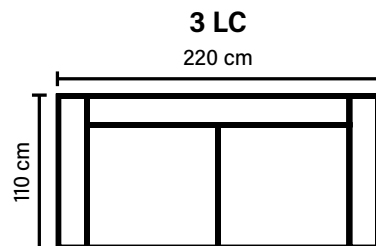

Cloud System:

Pocket springs + HR Foam 35 kg covered with memory foam and 200 g fiber

BACK

Siliconized polyester fiber

Loose seat cushions and loose back cushions

COMBINATIONS

Choose from available sofa models.

ARMREST

Foam 25-30 kg

FRAME

Plywood + wood + foam 25 kg

LEG OPTIONS

Standard leg: 15
metal
height 17 cm

Optional leg: 14
wooden
height 16 cm

Available in fabrics & leathers
All measurements are approximate