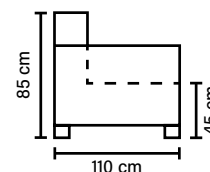

ARMREST

Foam 25-30 kg

FRAME

Plywood + wood + foam 25 kg

LEG OPTIONS

Standard leg: 15
metal
height 17 cm

Optional leg: 14
wooden
height 16 cm

Available in fabrics & leathers
All measurements are approximate