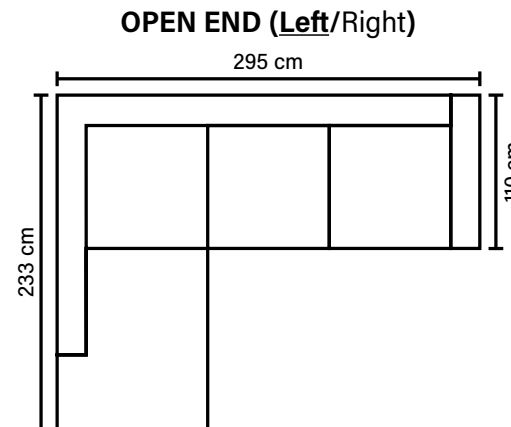

ARMREST

Foam 25-30 kg

FRAME

Plywood + wood + foam 25 kg

LEG OPTIONS

Standard leg: 15
metal
height 17 cm

Optional leg: 14
wooden
height 16 cm

Available in fabrics & leathers
All measurements are approximate