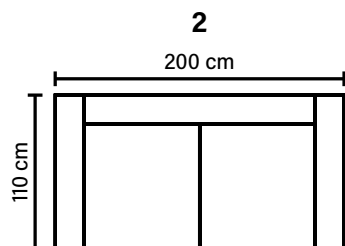

ARMREST

Foam 25-30 kg

FRAME

Plywood + wood + foam 25 kg

LEG OPTIONS

Standard leg: 15
metal
height 17 cm

Optional leg: 14
wooden
height 16 cm

Available in fabrics & leathers
All measurements are approximate