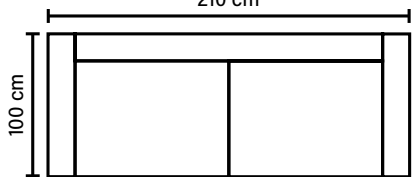

Foam 25 kg covered with polyester fiber 300 gr

Loose seat cushions and loose back cushions

DECO PILLOWS

Not included in this sofa model

Additional pillows can be ordered separately

COMBINATIONS

Choose from available sofa models.

3 LC

210 cm

3 DIV (Left/Right)

300 cm

OPEN END (Left/Right)

293 cm

ARMREST

Foam 25-30 kg