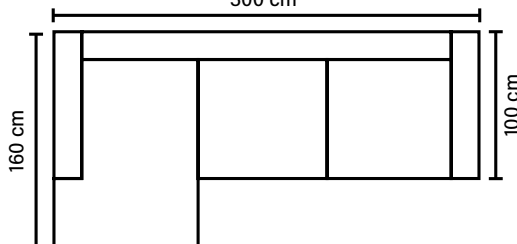

Foam 25 kg covered with polyester fiber 300 gr

Loose seat cushions and loose back cushions

DECO PILLOWS

Not included in this sofa model

Additional pillows can be ordered separately

COMBINATIONS

Choose from available sofa models.

3 LC

210 cm

3 DIV (Left/Right)

300 cm

OPEN END (Left/Right)

293 cm

ARMREST

Foam 25-30 kg