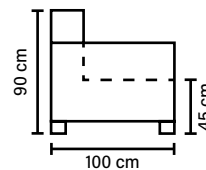

3 LC

210 cm

3 DIV (Left/Right)

300 cm

OPEN END (Left/Right)

293 cm

ARMREST

Foam 25-30 kg

FRAME

Plywood + wood

No-Sag springs

LEG OPTIONS

Standard leg: 115

metal
height 15 cm

Optional leg: 14

wooden
height 16 cm