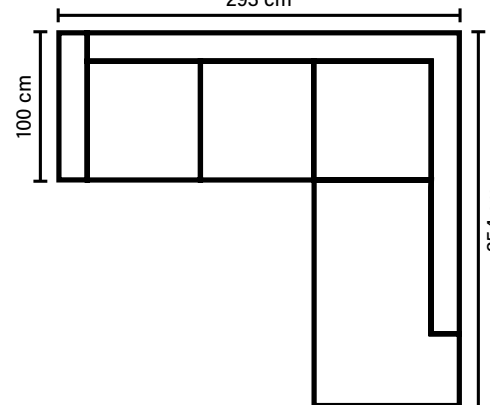

3 LC

210 cm

3 DIV (Left/Right)

300 cm

OPEN END (Left/Right)

293 cm

ARMREST

Foam 25-30 kg

FRAME

Plywood + wood

No-Sag springs

LEG OPTIONS

Standard leg: 115

metal
height 15 cm

Optional leg: 14

wooden
height 16 cm