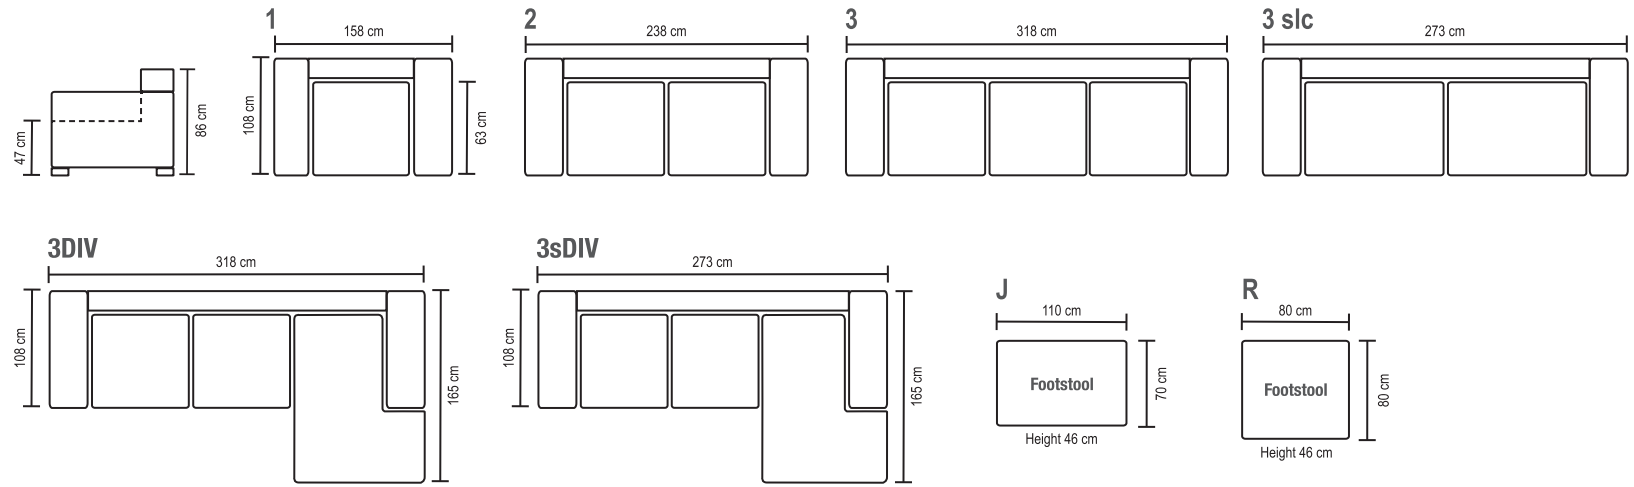

Regular pieces

Choose a model from best sellers

Magnum