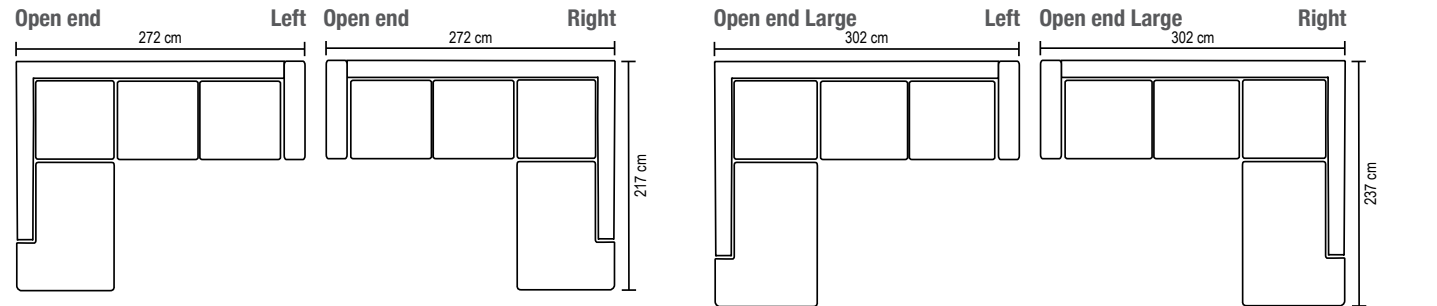

# Nordic

Footstools	
Width	Depth
Footstool	
Height 44 cm	
Jumbo footstool	110x70 cm
Standard footstool	60x70 cm
Magnum footstool	80x80 cm

## Combinations

Modify a unique sofa from these parts

All measurements are approximate.

404480