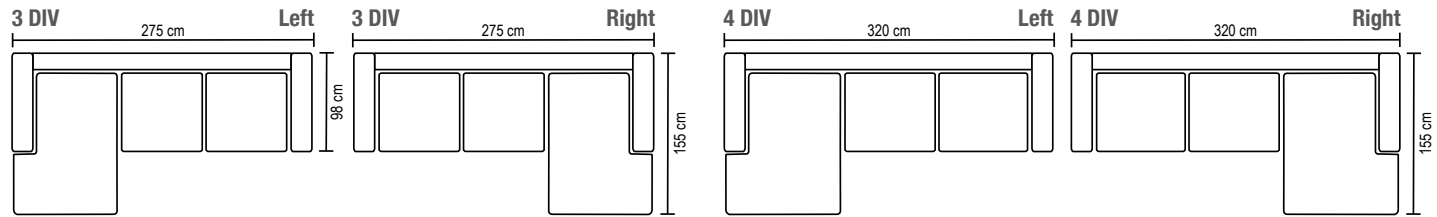

# Nordic

Footstools	
Width	Depth
Footstool	
Height 44 cm	
Jumbo footstool	110x70 cm
Standard footstool	60x70 cm
Magnum footstool	80x80 cm

## Combinations

Modify a unique sofa from these parts

All measurements are approximate.

404480