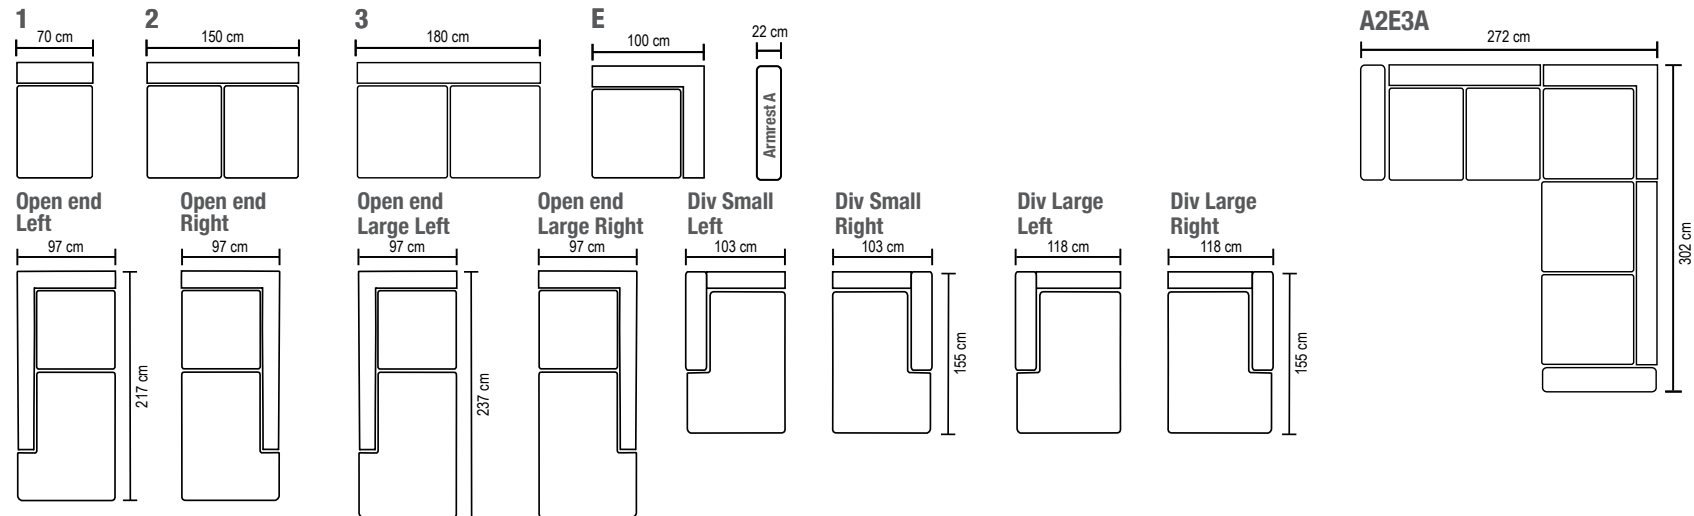

# Nordic

Footstools	
Width	Depth
Footstool	
Height 44 cm	
Jumbo footstool	110x70 cm
Standard footstool	60x70 cm
Magnum footstool	80x80 cm

## Combinations

Modify a unique sofa from these parts

All measurements are approximate.

404480