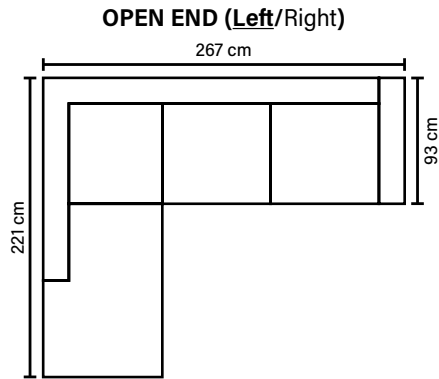

COMBINATIONS

Choose from available sofa models.

Available in fabrics & leathers
All measurements are approximate

www.bellus.com

SEAT

HR Foam 35 kg covered with 200 g fiber

BACK

Siliconized polyester fiber,
in separate bag that is in 3-channels

Loose seat cushions and loose back cushions
Fixed seat and back cushions upon request

DECO PILLOWS

1 deco pillow per armrest size 40x40 cm
1 deco pillow per corner size 40x40 cm

ARMREST

Foam 25 kg

FRAME

Plywood + wood
No-Sag springs

LEG OPTIONS

Standard leg: 53
metal
height 13 cm

Optional leg: 51
wooden
height 12 cm

* Chaiselong: in case of leather sofa, please choose right or left hand - can not be made both-sided (fabrics Bull or Reno included).

BLACK

DARK
BROWN

WALNUT

OAK

BEECH

WHITE

STAINLESS
STEEL

MATTE
BLACK

Wooden leg colors

Metal leg colors