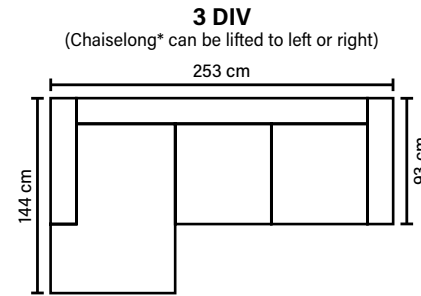

COMBINATIONS

Choose from available sofa models.

Available in fabrics & leathers
All measurements are approximate

www.bellus.com

SEAT

HR Foam 35 kg covered with 200 g fiber

BACK

Siliconized polyester fiber,
in separate bag that is in 3-channels

Loose seat cushions and loose back cushions
Fixed seat and back cushions upon request

DECO PILLOWS

1 deco pillow per armrest size 40x40 cm
1 deco pillow per corner size 40x40 cm

ARMREST

Foam 25 kg

FRAME

Plywood + wood
No-Sag springs

LEG OPTIONS

Standard leg: 53
metal
height 13 cm

Optional leg: 51
wooden
height 12 cm

* Chaiselong: in case of leather sofa, please choose right or left hand - can not be made both-sided (fabrics Bull or Reno included).

BLACK

DARK
BROWN

WALNUT

OAK

BEECH

WHITE

STAINLESS
STEEL

MATTE
BLACK

Wooden leg colors

Metal leg colors