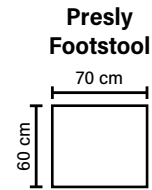

COMBINATIONS

Choose from available sofa models.

Available in fabrics & leathers
All measurements are approximate

www.bellus.com

SEAT

HR Foam 35 kg covered with 200 g fiber

BACK

Siliconized polyester fiber,
in separate bag that is in 3-channels

Loose seat cushions and loose back cushions
Fixed seat and back cushions upon request

DECO PILLOWS

1 deco pillow per armrest size 40x40 cm
1 deco pillow per corner size 40x40 cm

ARMREST

Foam 25 kg

FRAME

Plywood + wood
No-Sag springs