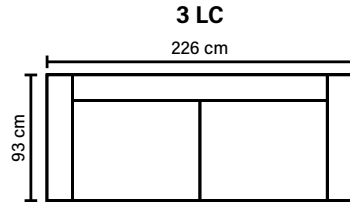

COMBINATIONS

Choose from available sofa models.

Available in fabrics & leathers
All measurements are approximate

www.bellus.com

SEAT

HR Foam 35 kg covered with 200 g fiber

BACK

Siliconized polyester fiber,
in separate bag that is in 3-channels

Loose seat cushions and loose back cushions
Fixed seat and back cushions upon request

DECO PILLOWS

1 deco pillow per armrest size 40x40 cm
1 deco pillow per corner size 40x40 cm

ARMREST

Foam 25 kg

FRAME

Plywood + wood
No-Sag springs

LEG OPTIONS

Standard leg: 53
metal
height 13 cm

Optional leg: 51
wooden
height 12 cm

* Chaiselong: in case of leather sofa, please choose right or left hand - can not be made both-sided (fabrics Bull or Reno included).

BLACK

DARK
BROWN

WALNUT

OAK

BEECH

WHITE

STAINLESS
STEEL

MATTE
BLACK

Wooden leg colors

Metal leg colors