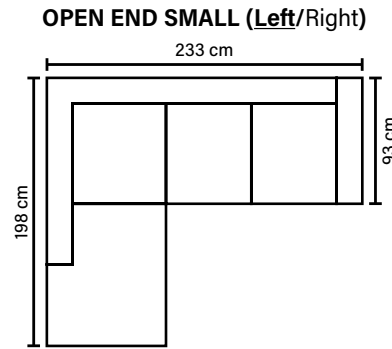

COMBINATIONS

Choose from available sofa models.

Available in fabrics & leathers
All measurements are approximate

www.bellus.com

SEAT

HR Foam 35 kg covered with 200 g fiber

BACK

Siliconized polyester fiber,
in separate bag that is in 3-channels

Loose seat cushions and loose back cushions
Fixed seat and back cushions upon request

DECO PILLOWS

1 deco pillow per armrest size 40x40 cm
1 deco pillow per corner size 40x40 cm

ARMREST

Foam 25 kg

FRAME

Plywood + wood
No-Sag springs

LEG OPTIONS

Standard leg: 53
metal
height 13 cm

Optional leg: 51
wooden
height 12 cm

* Chaiselong: in case of leather sofa, please choose right or left hand - can not be made both-sided (fabrics Bull or Reno included).

BLACK

DARK
BROWN

WALNUT

OAK

BEECH

WHITE

STAINLESS
STEEL

MATTE
BLACK

Wooden leg colors

Metal leg colors