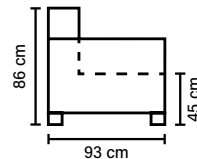

COMBINATIONS

Choose from available sofa models.

Available in fabrics & leathers
All measurements are approximate

www.bellus.com

SEAT

HR Foam 35 kg covered with 200 g fiber

BACK

Siliconized polyester fiber,
in separate bag that is in 3-channels

Loose seat cushions and loose back cushions
Fixed seat and back cushions upon request

DECO PILLOWS

1 deco pillow per armrest size 40x40 cm
1 deco pillow per corner size 40x40 cm

ARMREST

Foam 25 kg

FRAME

Plywood + wood
No-Sag springs