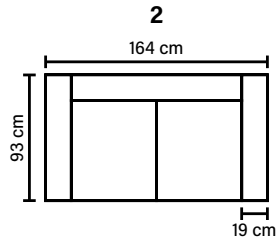

COMBINATIONS

Choose from available sofa models.

Available in fabrics & leathers
All measurements are approximate

www.bellus.com

SEAT

HR Foam 35 kg covered with 200 g fiber

BACK

Siliconized polyester fiber,
in separate bag that is in 3-channels

Loose seat cushions and loose back cushions
Fixed seat and back cushions upon request

DECO PILLOWS

1 deco pillow per armrest size 40x40 cm
1 deco pillow per corner size 40x40 cm

ARMREST

Foam 25 kg

FRAME

Plywood + wood
No-Sag springs

LEG OPTIONS

Standard leg: 53
metal
height 13 cm

Optional leg: 51
wooden
height 12 cm

* Chaiselong: in case of leather sofa, please choose right or left hand - can not be made both-sided (fabrics Bull or Reno included).

BLACK

DARK
BROWN

WALNUT

OAK

BEECH

WHITE

STAINLESS
STEEL

MATTE
BLACK

Wooden leg colors

Metal leg colors