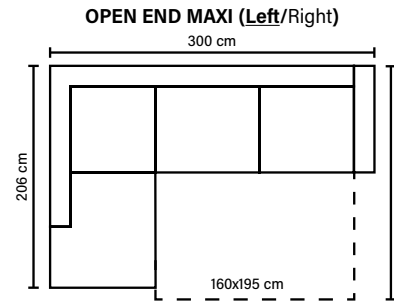

COMBINATIONS

Choose from available sofa models.
Measured with standard armrest C.