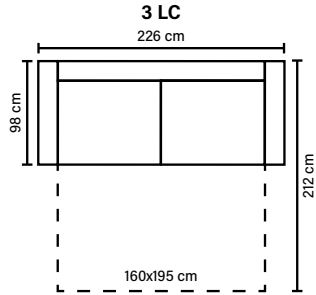

COMBINATIONS

Choose from available sofa models.
Measured with standard armrest C.