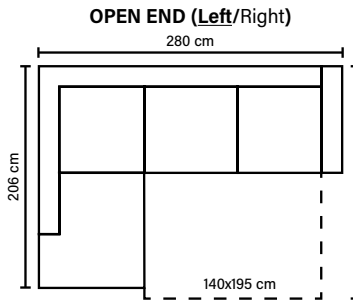

COMBINATIONS

Choose from available sofa models.
Measured with standard armrest C.