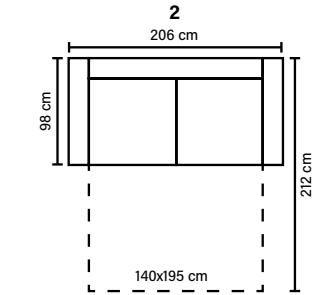

COMBINATIONS

Choose from available sofa models.
Measured with standard armrest C.