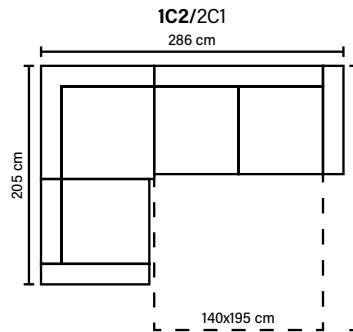

COMBINATIONS

Choose from available sofa models.
Measured with standard armrest C.