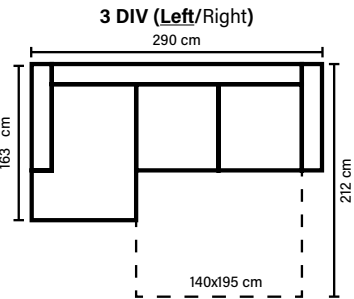

COMBINATIONS

Choose from available sofa models.
Measured with standard armrest C.