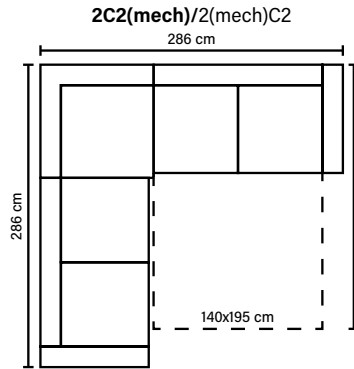

COMBINATIONS

Choose from available sofa models.
Measured with standard armrest C.