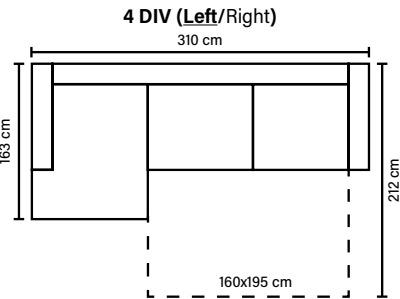

COMBINATIONS

Choose from available sofa models.
Measured with standard armrest C.