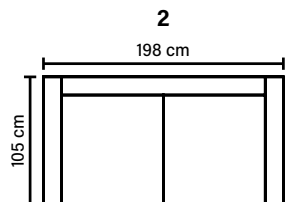

* Chaiselong: in case of leather sofa, please choose right or left hand - can not be made both-sided (fabrics Bull or Reno included).

SEAT

STANDARD SEAT

HR foam 35 kg covered with 200 g fiber

OPTIONAL SEAT

Cloud System:

Pocket springs + HR Foam 35 kg covered with memory foam and 200 g fiber

BACK

Siliconized polyester fiber

Loose seat cushions and loose back cushions

DECO PILLOWS

1 deco pillow per armrest size 40x40 cm

1 deco pillow per corner size 40x40 cm

ARMREST

Foam 25-30 kg

FRAME

Plywood + wood

No-Sag springs

LEG OPTIONS

Standard leg: 15
metal
height 17 cm

Optional leg: 14
wooden
height 16 cm

Available in fabrics & leathers
All measurements are approximate

Wooden leg colors

Metal leg colors