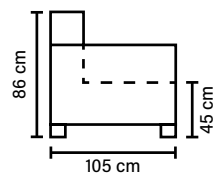

COMBINATIONS

Choose from available sofa models.