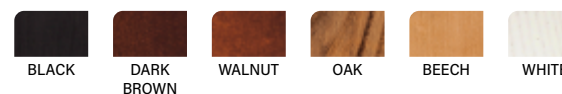

1 deco pillow per corner size 40x40 cm

ARMREST

Foam 25-30 kg

FRAME

Plywood + wood

No-Sag springs

LEG OPTIONS

Standard leg: 15
metal
height 17 cm

Optional leg: 14
wooden
height 16 cm

Available in fabrics & leathers
All measurements are approximate

Wooden leg colors

Metal leg colors