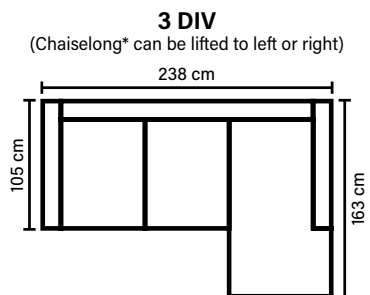

COMBINATIONS

Choose from available sofa models.