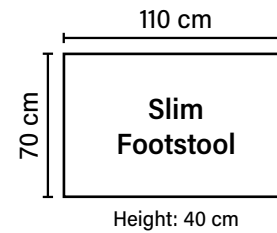

BACK

Siliconized polyester fiber

Loose seat cushions and loose back cushions

DECO PILLOWS

1 deco pillow per armrest size 40x40 cm

ARMREST

Foam 25 kg

FRAME

Plywood + wood
No-Sag springs

LEG OPTIONS

Standard leg: 128
metal
height 21 cm

COMBINATIONS

Choose from available sofa models.

www.bellus.com

Available in fabrics & leathers
All measurements are approximate