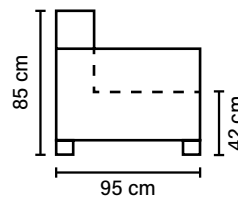

BACK

Siliconized polyester fiber

Loose seat cushions and loose back cushions

DECO PILLOWS

1 deco pillow per armrest size 40x40 cm

ARMREST

Foam 25 kg

FRAME

Plywood + wood
No-Sag springs

LEG OPTIONS

Standard leg: 128
metal
height 21 cm

COMBINATIONS

Choose from available sofa models.

www.bellus.com

Available in fabrics & leathers
All measurements are approximate