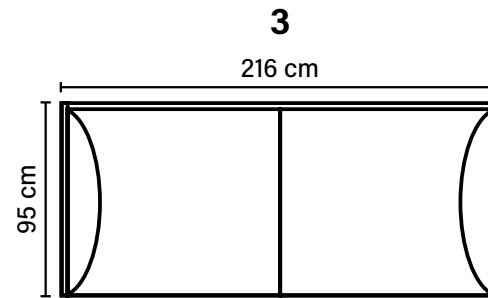

BACK

Siliconized polyester fiber

Loose seat cushions and loose back cushions

DECO PILLOWS

1 deco pillow per armrest size 40x40 cm

ARMREST

Foam 25 kg

FRAME

Plywood + wood
No-Sag springs

LEG OPTIONS

Standard leg: 128
metal
height 21 cm

COMBINATIONS

Choose from available sofa models.

www.bellus.com

Available in fabrics & leathers
All measurements are approximate