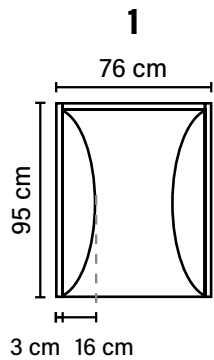

BACK

Siliconized polyester fiber

Loose seat cushions and loose back cushions

DECO PILLOWS

1 deco pillow per armrest size 40x40 cm

ARMREST

Foam 25 kg

FRAME

Plywood + wood
No-Sag springs

LEG OPTIONS

Standard leg: 128
metal
height 21 cm

COMBINATIONS

Choose from available sofa models.

www.bellus.com

Available in fabrics & leathers
All measurements are approximate