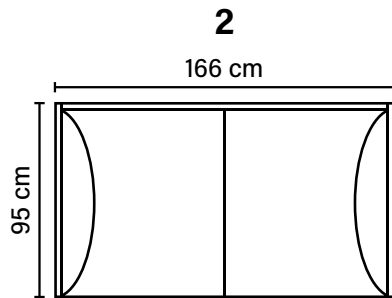

BACK

Siliconized polyester fiber

Loose seat cushions and loose back cushions

DECO PILLOWS

1 deco pillow per armrest size 40x40 cm

ARMREST

Foam 25 kg

FRAME

Plywood + wood
No-Sag springs

LEG OPTIONS

Standard leg: 128
metal
height 21 cm

COMBINATIONS

Choose from available sofa models.

www.bellus.com

Available in fabrics & leathers
All measurements are approximate